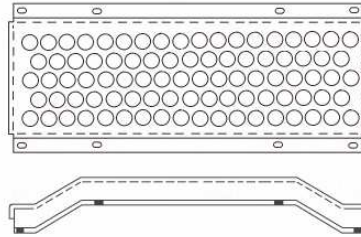

(made to suit your requirements)

Part # 5024-B (standard sizes)

Width	Leg Height	Length	Flange
9-1/2"	1-1/2"	120"	1"
11-3/4"	1-1/2"	120"	1"

SERRATED BAR GRATING

Part # 5024-D – made to suit your requirements

GRATING CLIP

Part # 4022

For Round Holes

GRATING CLIP

Part # 4029

For Round Holes

GRATING CLIP

Part # 4029-B

For Diamond Holes

**For More End Platforms, Crossovers and Running Boards
See Our Intermodal Section**

Prime Railway Services

www.primerrailway.com

Running Boards, Platforms, Gratings & Brake Steps

PLATFORM SOO118

Part # 5024-A9

24" wide x 13-7/16" long

CROSSOVER SOO118

Part # 5024-A10

24" wide x 47-3/4" long

PLATFORM &

CROSSOVER

END VIEW - OPTIONAL