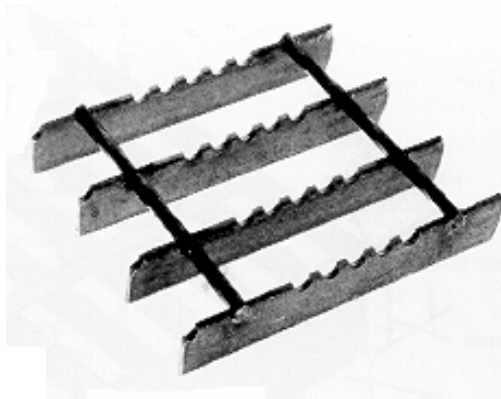

Prime Railway Services

www.primerrailway.com

Running Boards, Platforms, Grating & Brake Steps

ROUND HOLE

DIAMOND HOLE

(made to suit your requirements)

Part # 5024-A (standard sizes)

Width	Leg Height	Length	Flange
7"	1-1/2"	120"	1"
10"	1-1/2"	120"	7/8"
12"	1-1/2"	120"	1"

(made to suit your requirements)

Part # 5024-B (standard sizes)

Width	Leg Height	Length	Flange
9-1/2"	1-1/2"	120"	1"
11-3/4"	1-1/2"	120"	1"

SERRATED BAR GRATING

Part # 5024-D – made to suit your requirements