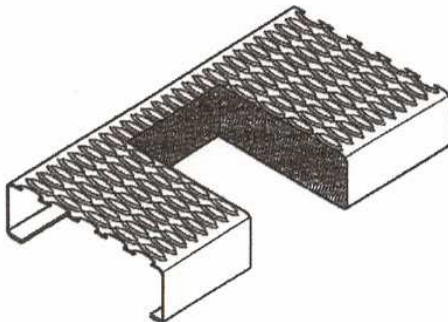

Part # 5024-A9

24" wide x 13-7/16" long

CROSSOVER SOO118

Part # 5024-A10

24" wide x 47-3/4" long

PLATFORM &

CROSSOVER

END VIEW - OPTIONAL

ROUND HOLE RUNNING BOARD

Part # 5024-A-MOD 60" long

8-1/2" Wide, One Leg Up 2", One Leg Down 1"

BRAKE STEP

Part # 5030

9-5/8" wide x 29-1/8" long
cutout centered

Part # 5069

9-5/8" wide x 29-1/8" long
cutout 13" in from end

Part # 5091

9-5/8" wide x 29-1/8" long
cutout 7-13/16" in from end

BRAKE STEP

Made to Suit Your Requirements

Part # 5024-C

BRAKE STEP CLAMP

Part # 5276

Prime Railway Services