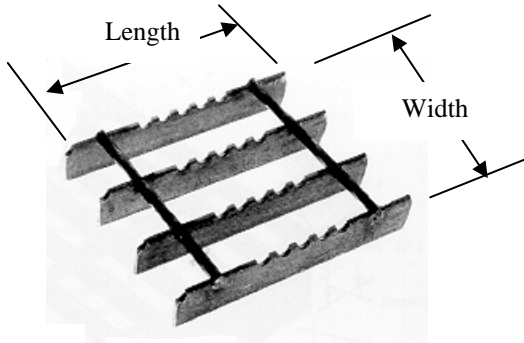

www.primerrailway.com

End Platforms, Grating, & Running Boards - Order Form

SELECT TYPE:

ROUND HOLE
GALVANIZED
Part # 5024-A

13 GA: _____
11 GA: _____

DIAMOND HOLE
GALVANIZED
Part # 5024-B

14 GA _____
12 GA _____

BANDED

YES _____
NO _____

Length: _____

Quantity: _____

SELECT STYLE & PROVIDE DIMENSIONS:

Style #1

Style #2

Style #3

SERRATED BAR
Part # 5024-D

Width
Length
Banded Yes No

Material Sizes:

1/8" x 1"

Serrated Grating

Bar Grating

3/16" x 2"

Serrated Grating