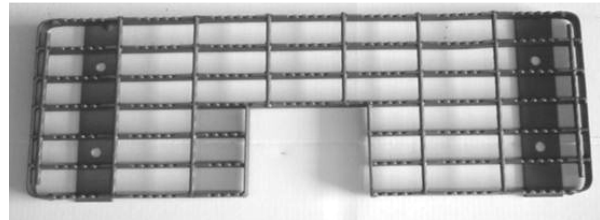

BRAKE STEP

Part # 5030

9-5/8" wide x 29-1/8" long
cutout centered

Part # 5069

9-5/8" wide x 29-1/8" long
cutout 13" in from end

Part # 5091

9-5/8" wide x 29-1/8" long
cutout 7-13/16" in from end