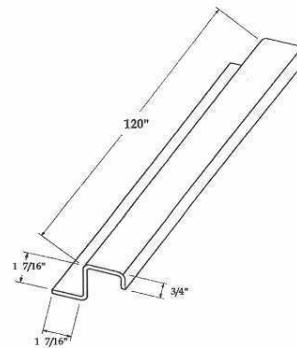

## Sliding Doors & Box Car Parts

---

DOOR FRONT EDGE - 10'  
Part # 6082

DOOR STOP - 10'  
Part # 6085

DOOR REAR EDGE - 10'  
Part # 6086

DOOR TOP RETAINER - 10'  
Part # 6088

DOOR FRONT EDGE - 10'  
Part # 6089