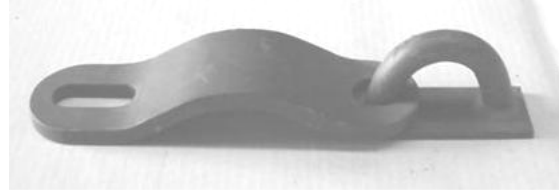

## Sliding Doors & Box Car Parts

---

---

ANTI PILFERAGE LOCK ASSEMBLY  
Part # 6026 - 4" Legs  
Part # 6026-A - 2" Legs

ANTI PILFERAGE HASP  
Part # 6027

DOOR HOLD OPEN ARM  
Part # 6007 - 6-1/4"

HOLD OPEN ASSEMBLY  
Part # 6006 - Main  
Part # 6006-AUX- Auxiliary