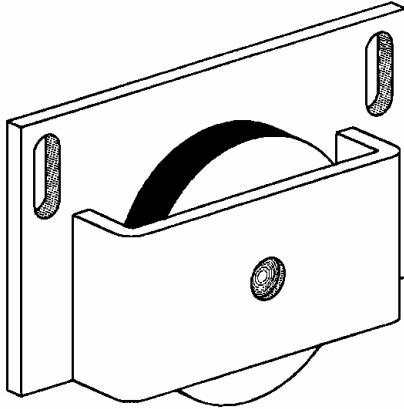

Prime Railway Services

www.primerrailway.com

Sliding Doors & Box Car Parts

SLIDING DOOR ROLLER
Part # 6012-A with Slotted Holes
Slots to fit bolts on Prime Railway Doors